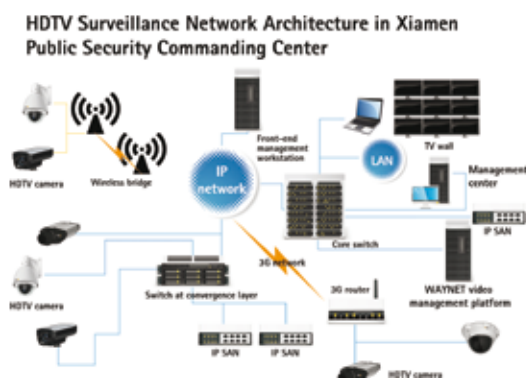

2. Outstanding protection features, wider angle of view, progressive scan, and clear images

As a famous resort, there are many busy intersections in Xiamen with heavy traffic. This requires that the cameras can not only show the site status at the intersection clearly in real-time, but also provide a wider angle of view to help the Command Center to relieve traffic congestion, and provide a reliable basis for daily security management of the city.

The best solution for this need was AXIS P1346-E Network Camera. It utilizes high-quality progressive scan and provides a wider surveillance angle and supports license plate identification of 2-3 carriageways, providing powerful means for post-event investigation and evidence collection.

3. Wide surveillance scope, reflecting actual pedestrian flow

In view of the special surveillance environment of Xiamen Port, the camera must provide clear image in complex environments, and must reflect actual pedestrian flow. AXIS P5534 is a HDTV high-speed dome camera designed specifically for complex environments. With high image quality and 18x zoom, it can meet the special requirements of the port for wide surveillance areas, provide actual pedestrian flow information for the Command Center, and provide a security guarantee for timely warnings in the event of incidents.

4. Solution architecture

WAYNET 唯网科技

Result

Over 100 HDTV network cameras from Axis have been deployed in the Xiamen public security system, including fixed and dome cameras. The HDTV network surveillance system is deployed at public areas such as main intersections and downtown areas, to improve public security and maintain the social stability of Xiamen. Additionally, the system utilizes centralized storage to provide secure and stable data for digital surveillance, and a reliable video platform for public security commanding, monitoring and scheduling.